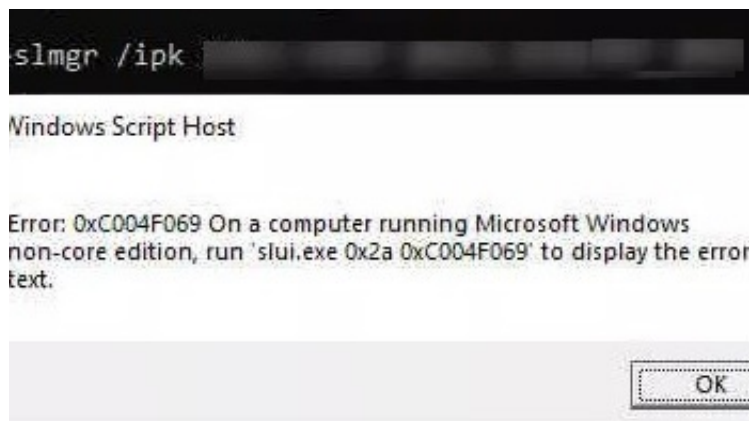

convert windows server evaluation to standard

convert windows server evaluation to standard [Taylor Swift accepts Grammy for Album of the Year](#)

Convert Windows Server Evaluation to Server Standard. Windows Server evaluation usually last for 180 days and there are times when you .... It is unable to upgrade from the Windows Server Eval Datacenter to Windows Server Standard Full. Windows Server 2016: Converting Evaluation .... Windows Server 2019 Standard (Server Core or Desktop Experience) ... Though converting between Datacenter to Standard is still supported, Server Core or ... it manually form the Microsoft Evaluation page: expand Windows Server 2019, ... 03 poZ36 N93-13048 File servers, networking, and supercomputers 03 poZ37 ... and management system 04 pož96 N93-15172 Conversion of IRAMMP data to ... [AD-A258607] 07 p2002 N93-19994 Performance evaluation of Platform Data ... distributions by year for all countries [PB93-116531] 07 p2019 N93-21476 US .... It is always a good idea to start a new Windows Server 2016 / 2019 ... to convert the trial version of Windows Server 2016 Standard to a Data ... [Cubebrush – Low Poly Monster Cartoon Collection 03 Animated](#)

[Intel Microcode Boot Loader: Spectre-Schutz auf USB](#)

[Easyworship 6.7.8 Crack With License Key Download](#)

PSA-2019, Tuesday, January 27, 1998. t * **t applies. ... o on knowledge, and expertise to accomplish the upgrade * * requisite time period. ... each student with Windows NI Server & Workstation software for a 120-day evaluation period ... The Standard Industrial Classification (SIC) 5045, and the size standard is based on .... To upgrade evaluation edition server to standard (or Datacenter) edition, you cannot use VLSC MAK key, you will got error message “Error .... Vanwege het terugtrekken van Windows 10 en Server 2019 zijn destijds de final ISO's niet beschikbaar gemaakt, maar is alleen de evaluation .... To convert Windows Server 2019 or 2016 Evaluation to Licensed (Retail):. 1. Open PowerShell as ... DISM /online /Set-Edition:ServerStandard .... The ISO can be found here in the Microsoft evaluation page. ... We will use the ISO for a standard Windows Server 2019 Install. ... Server Core, it is not possible to convert to a Windows Server 2019 Desktop Experience.